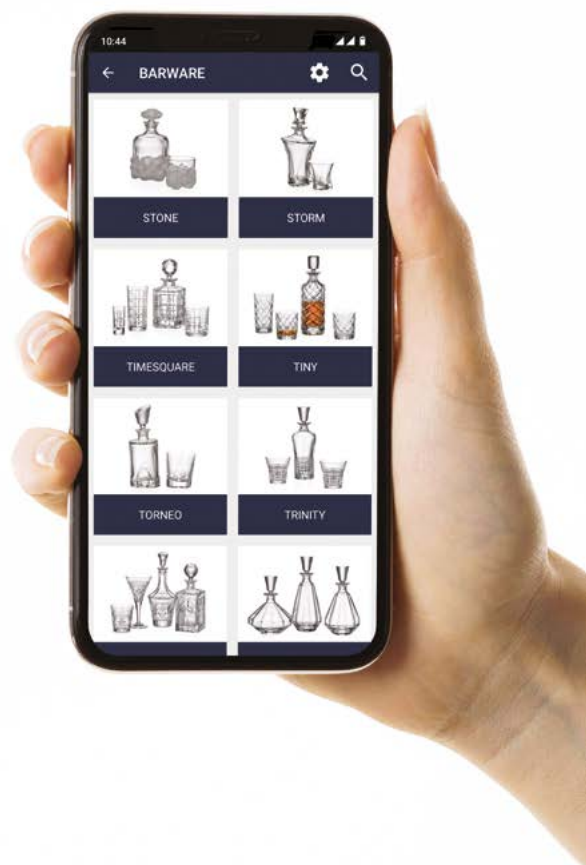

Content

OUR TECHNOLOGY.....4

Drinkware

STEMWARE & TUMBLERS 6

APUS 7, 21, 23

ARDEA 7,23

COLIBRI 8, 21, 23

GAVIA 11, 21

GRUS 12

LARUS 12, 23

LIMOSA 14, 21

STRIX 17, 21, 25

URIA 18

BEER CRAFT 21

CARAFES, JUGS & DECANTERS 22

FOR BAR 23

BARWARE COLLECTIONS..... 24

ALBA 25

ONION 26

PINNA 27

REGIA 28

TINY 29

Tableware

ONION 32

TINY 33

App

You can browse the wide range of our product range in the updated Crystal BOHEMIA app.

A new feature is now available. Items in the catalogue are provided with an EAN code. Use the app, simply scan the code and start purchasing.

Download here